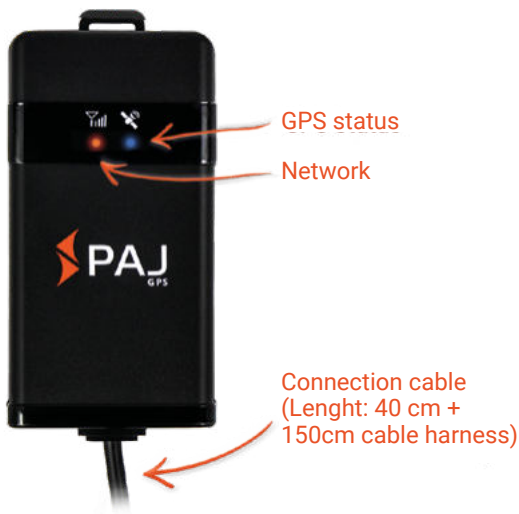

VEHICLE FINDER 4G 2.0

DATA SHEET

Connection to the vehicle's battery

Always ready to use

Waterproof

80 g

4G LTE

9-75 V

IP67

Areas of application:

Motorcycles

Scooters

Quads

Cars

Campervans

Boats

Technical details:

- Battery connection DC 9-75 V
- Battery type (internal) 3,7 V 180 mAh NiMH
- GPS accuracy up to 5 meters
- Waterproof waterproof to IP67
- Operating environment -20 °C to +75 °C
- Humidity 10 % to 85 %