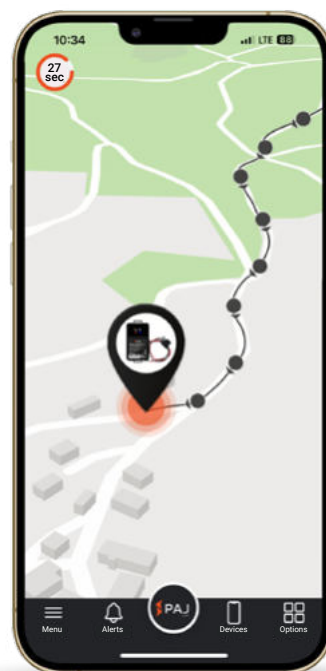

Technical details:

- Battery connection DC 9-75 V
- Battery type (internal) 3,6 V 200 mAh NiMH
- GPS accuracy up to 5 meters
- Waterproof waterproof to IP67
- Operating environment -20 °C to +75 °C
- Humidity 10 % to 85 %