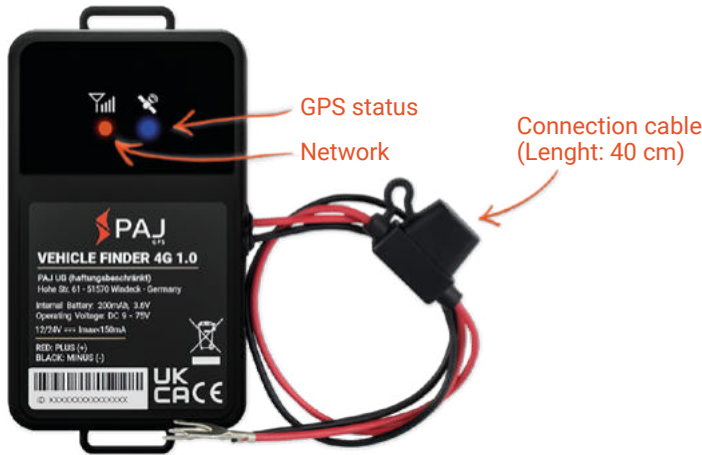

VEHICLE FINDER 4G 1.0

DATA SHEET

Connection to the vehicle's battery

Always ready to use

Waterproof

116 g

4G LTE

9-75 V

Summary information:

- Usable via the PAJ FINDER Portal (registration required after receiving the device)
- Current position can be viewed on map at anytime
- Worldwide location in over 100 countries
- Live mode, location update every 30 seconds
- Route information of the last 365 days available
- Alarm notifications for different events/situations
- Notifications via the PAJ app and via e-mail

Technical details:

- Battery connection DC 9-75 V
- Battery type (internal) 3,6 V 200 mAh NiMH
- GPS accuracy up to 5 meters
- Waterproof waterproof to IP67
- Operating environment -20 °C to +75 °C
- Humidity 10 % to 85 %

Alarm functions:

Vibration

Geofence

Speed

Power cut

Ignition

Voltage