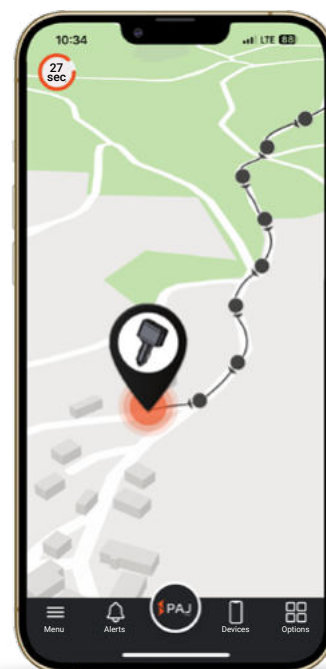

USB GPS FINDER 4G

DATA SHEET

Direct connection to the 12V outlet

USB & USB-C connection

SOS button

48 g

4G LTE

12V

- Usable via the PAJ FINDER Portal (registration required after receiving the device)
- Current position can be viewed on map at anytime
- Worldwide location in over 100 countries
- Live mode, location update every 30 seconds
- Route information of the last 365 days available
- Alarm notifications for different events/situations
- Notifications via the PAJ app and via e-mail