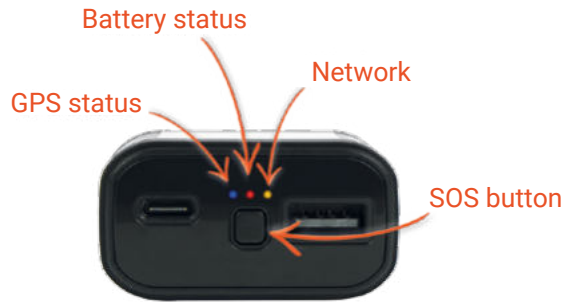

USB GPS FINDER 4G

DATA SHEET

Direct connection to the 12V outlet

USB & USB-C connection

SOS button

48 g

4G LTE

12V