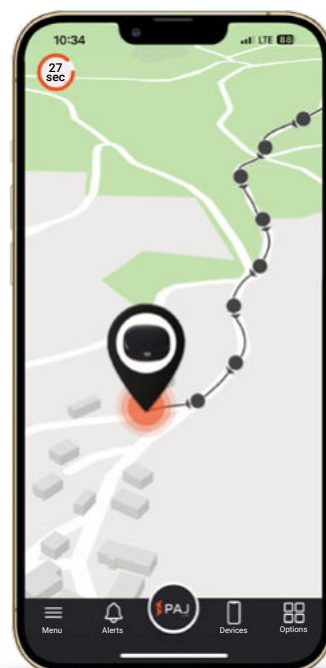

PET FINDER 4G

DATA SHEET

Free collar

Sound and light function

Battery-powered

Waterproof

32 g

4G LTE

Battery

IP67

Areas of application:

Dogs

Technical details:

- ▶ Battery duration Standby: approx. 5 days / in operation: approx. 9 hours
- ▶ Battery type 3,85 V 500 mAh Li-Polymer
- ▶ GPS accuracy up to 5 meters
- ▶ Waterproof waterproof to IP67
- ▶ Operating environment -20 °C to +75 °C
- ▶ Humidity 10 % to 85 %

Summary information:

- ▶ Usable via the PAJ FINDER Portal (registration required after receiving the device)
- ▶ Current position can be viewed on map at anytime
- ▶ Worldwide location in over 100 countries
- ▶ Live mode, location update every 30 seconds
- ▶ Route information of the last 365 days available
- ▶ Alarm notifications for different events/situations
- ▶ Notifications via the PAJ app and via e-mail