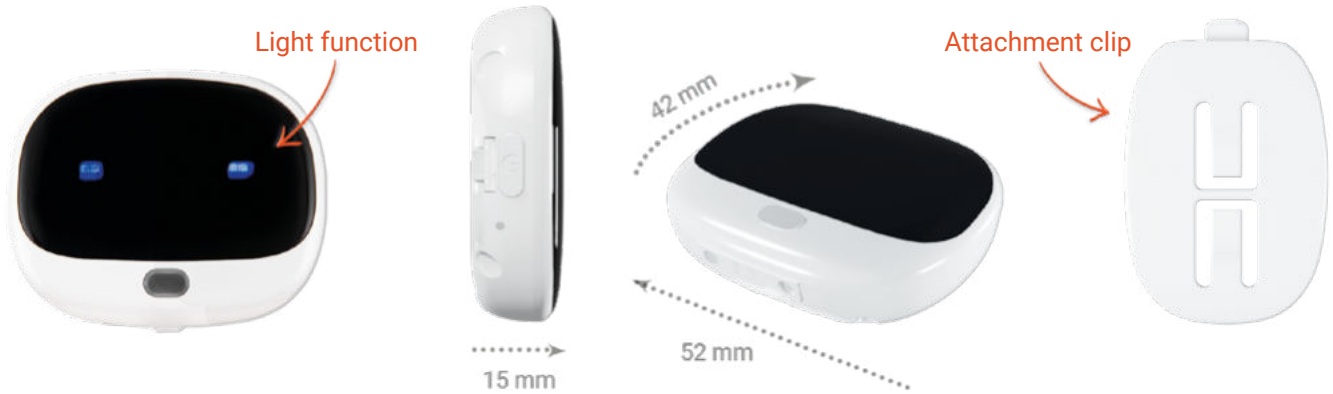

PET FINDER 4G

DATA SHEET

Free collar

Sound and light function

Battery-powered

Waterproof

32 g

4G LTE

Battery

IP67

Areas of application:

Dogs

Technical details:

- ▶ Battery duration Standby: approx. 5 days / in operation: approx. 9 hours
- ▶ Battery type 3,85 V 500 mAh Li-Polymer
- ▶ GPS accuracy up to 5 meters
- ▶ Waterproof waterproof to IP67
- ▶ Operating environment -20 °C to +75 °C
- ▶ Humidity 10 % to 85 %

Alarm functions:

Geofence

Speed

Battery