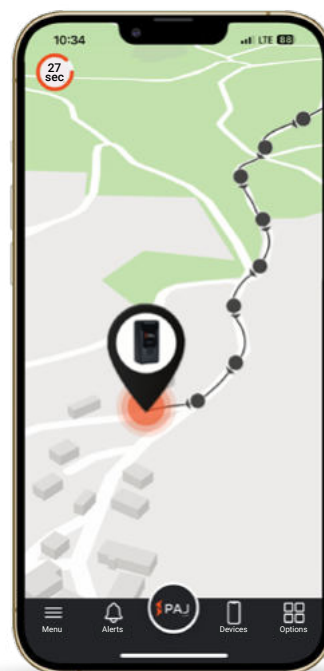

EASY FINDER 4G

DATA SHEET

Multiple use

Protected against rain

Battery-powered

SOS button

100 g

4G LTE

Battery

IP65

Areas of application:

Children

Elderly

Bags

Bicycles

Horses

Summary information:

- Usable via the PAJ FINDER Portal (registration required after receiving the device)
- Current position can be viewed on map at anytime
- Worldwide location in over 100 countries
- Live mode, location update every 30 seconds
- Route information of the last 365 days available
- Alarm notifications for different events/situations
- Notifications via the PAJ app and via e-mail

Technical details:

- Battery duration
- Battery type
- GPS accuracy
- Waterproof
- Operating environment
- Humidity

Standby: approx. 14 days /
in operation: approx. 10 days
3,7 V 3000 mAh Li-ion
up to 5 meters
waterproof to IP65
-20 °C to +75 °C
10 % to 85 %