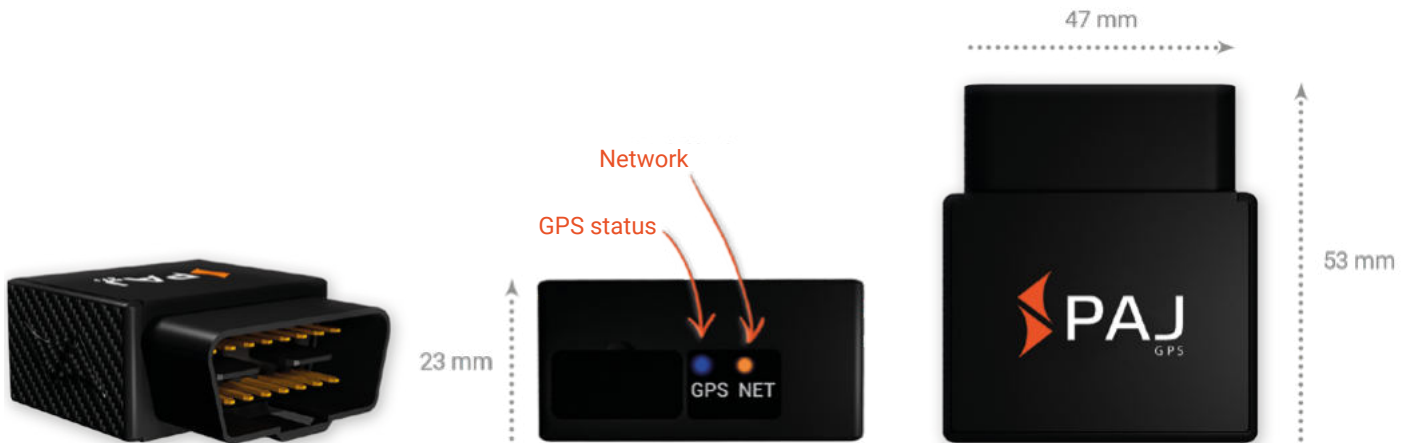

CAR OBD FINDER 4G 2.0

DATA SHEET

Easier connection via the OBD connector

Always ready to use

Splash-proof

45 g

4G LTE

9-35 V

Technical details:

- ▶ Battery connection OBD 9-35 V
- ▶ Battery type (internal) 3,7 V 180 mAh NiMH
- ▶ GPS accuracy up to 5 meters
- ▶ Waterproof splash-proof
- ▶ Operating environment -20 °C to +75 °C
- ▶ Humidity 10 % to 85 %