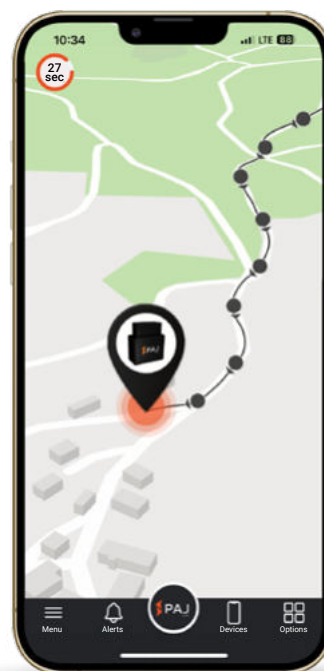

CAR OBD FINDER 4G 2.0

DATA SHEET

Easier connection via the OBD connector

Always ready to use

Splash-proof

45 g

4G LTE

9-35 V

Technical details:

- ▶ Battery connection OBD 9-35 V
- ▶ Battery type (internal) 3,7 V 180 mAh NiMH
- ▶ GPS accuracy up to 5 meters
- ▶ Waterproof splash-proof
- ▶ Operating environment -20 °C to +75 °C
- ▶ Humidity 10 % to 85 %

Summary information:

- ▶ Usable via the PAJ FINDER Portal (registration required after receiving the device)
- ▶ Current position can be viewed on map at anytime
- ▶ Worldwide location in over 100 countries
- ▶ Live mode, location update every 30 seconds
- ▶ Route information of the last 365 days available
- ▶ Alarm notifications for different events/situations
- ▶ Notifications via the PAJ app and via e-mail