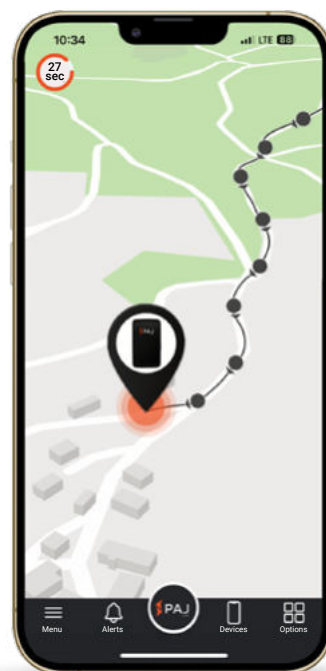

ALLROUND FINDER 4G

DATA SHEET

- Multiple uses
- Splash-proof
- Battery-powered
- SOS button

- 169 g
- 4G LTE
- Battery
- IP64

Areas of application:

Technical details:

- Battery duration: Standby: approx. 40 days / in operation: approx. 20 days
- Battery type: 3,7 V 5000 mAh Li-ion
- GPS accuracy: up to 5 meters
- Waterproof: splash-proof to IP64
- Operating environment: -20 °C to +75 °C
- Humidity: 10 % to 85 %

Summary information:

- Usable via the PAJ FINDER Portal (registration required after receiving the device)
- Current position can be viewed on map at anytime
- Worldwide location in over 100 countries
- Live mode, location update every 30 seconds
- Route information of the last 365 days available
- Alarm notifications for different events/situations
- Notifications via the PAJ app and via e-mail