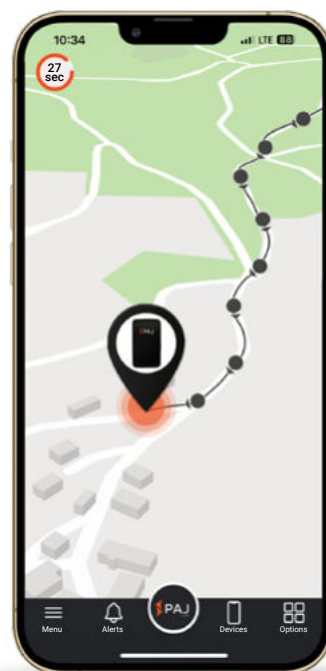

ALLROUND FINDER 2G 2.0

DATA SHEET

- Multiple uses
- Battery-powered
- Splash-proof
- SOS button

-  167 g
-  Battery
-  IP64

Areas of application:

Technical details:

- ▶ Battery duration Standby: approx. 60 days /
in operation: approx. 20 days
- ▶ Battery type 3,7 V 5000 mAh Li-ion
- ▶ GPS accuracy up to 5 meters
- ▶ Waterproof splash-proof to IP64
- ▶ Operating environment -20 °C to +75 °C
- ▶ Humidity 10 % to 85 %

Summary information:

- ▶ Usable via the PAJ FINDER Portal (registration required after receiving the device)
- ▶ Current position can be viewed on map at anytime
- ▶ Europe-wide location in over 40 countries
- ▶ Live mode, location update every 30 seconds
- ▶ Route information of the last 365 days available
- ▶ Alarm notifications for different events/situations
- ▶ Notifications via the PAJ app and via e-mail