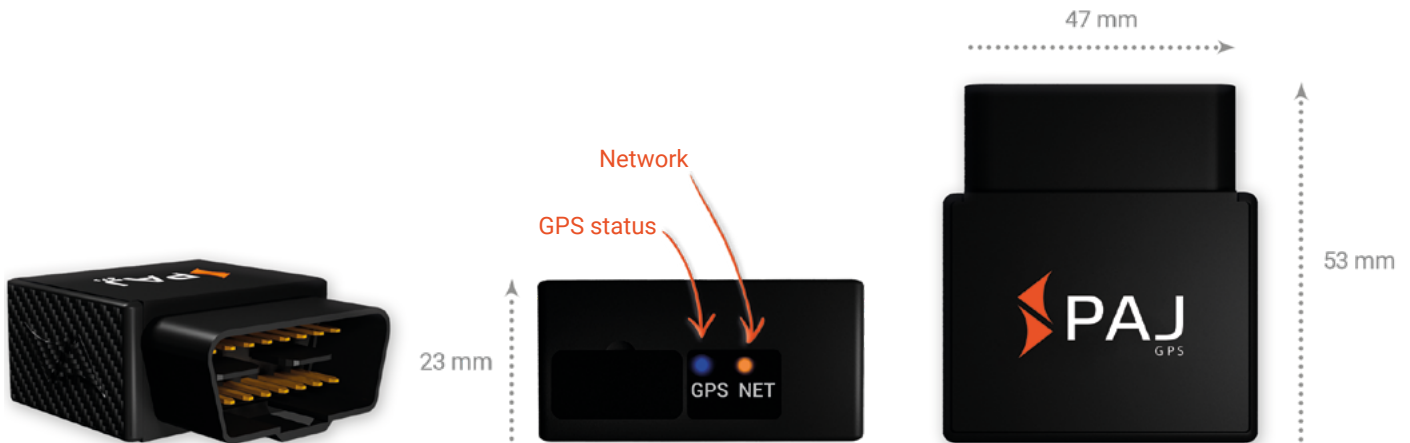

CAR OBD FINDER 4G 2.0

DATA SHEET

Easier connection via the OBD connector

Always ready to use

Splash-proof

45 g

4G LTE

9-35 V

Technical details:

- ▶ Battery connection OBD 9-35 V
- ▶ Battery type (internal) 3,7 V 180 mAh NiMH
- ▶ GPS accuracy up to 5 meters
- ▶ Waterproof splash-proof
- ▶ Operating environment -20 °C to +75 °C
- ▶ Humidity 10 % to 85 %