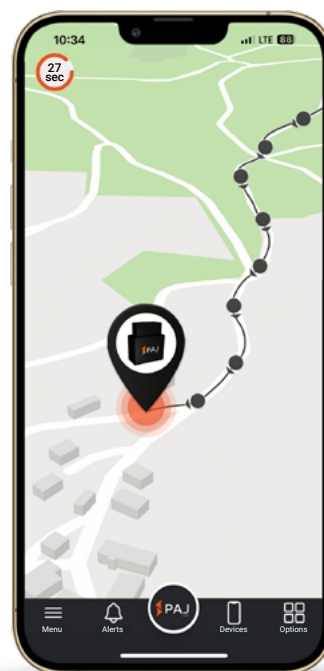

CAR OBD FINDER 4G 2.0

DATA SHEET

Easier connection via the OBD connector

Always ready to use

Splash-proof

45 g

4G LTE

9-35 V

Summary information:

- ▶ Usable via the PAJ FINDER Portal (registration required after receiving the device)
- ▶ Current position can be viewed on map at anytime
- ▶ Worldwide location in over 100 countries
- ▶ Live mode, location update every 30 seconds
- ▶ Route information of the last 365 days available
- ▶ Alarm notifications for different events/situations
- ▶ Notifications via the PAJ app and via e-mail